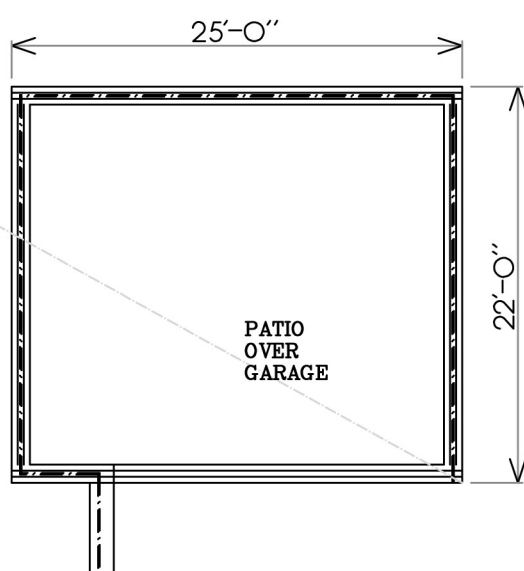

The MADISON

PLAN # 6,715

FIRST FLOOR PLAN

SIZES ARE APPROXIMATE

FINISHED FLOOR AREA: 1,753 SQ. FT.
 UNFINISHED FLOOR AREA: 0 SQ. FT.

© COPYRIGHT, RICHARD TRAVIS SPEIGHT
 WWW.SPEIGHTARCHITECTS.COM
 WWW.EMBASSYHOMEPLANS.COM
 (301) 588-1001